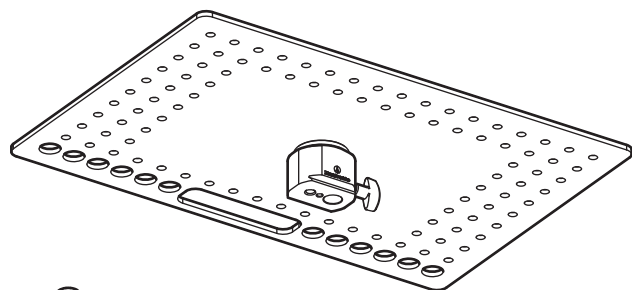

Manfrotto

Imagine More

INSTRUCTIONS

MLTSA4301B
TetherGear Laptop Deck

Copyright © 2021

Vitec Imaging Solutions Spa

Via Valsugana, 100 - 36022 Cassola (VI) Italy

Cod. 1165113 - 05/21

x4

x4

x2

1

3/8"

1/4"

16 mm (5/8")

not included
MXPRO-BHQ6