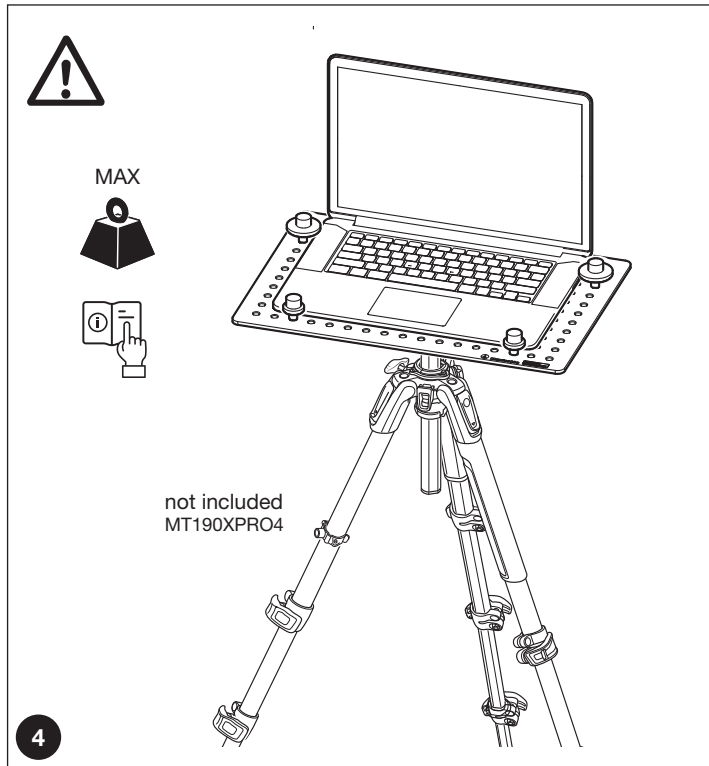

Manfrotto

Imagine More

INSTRUCTIONS

MLTSA4301B
TetherGear Laptop Deck

Copyright © 2021

Vitec Imaging Solutions Spa

Via Valsugana, 100 - 36022 Cassola (VI) Italy

Cod. 1165113 - 05/21

x4

x4

x2

1

3/8"

1/4"

16 mm (5/8")

not included
MXPRO-BHQ6